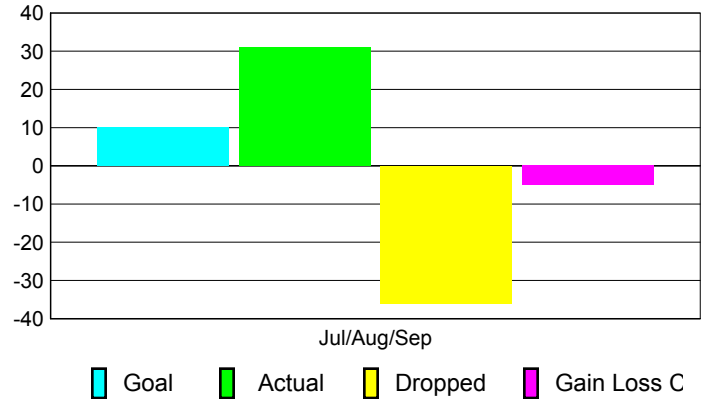

Membership Results 2010-2011

Goal, New, Dropped, Gain/Loss